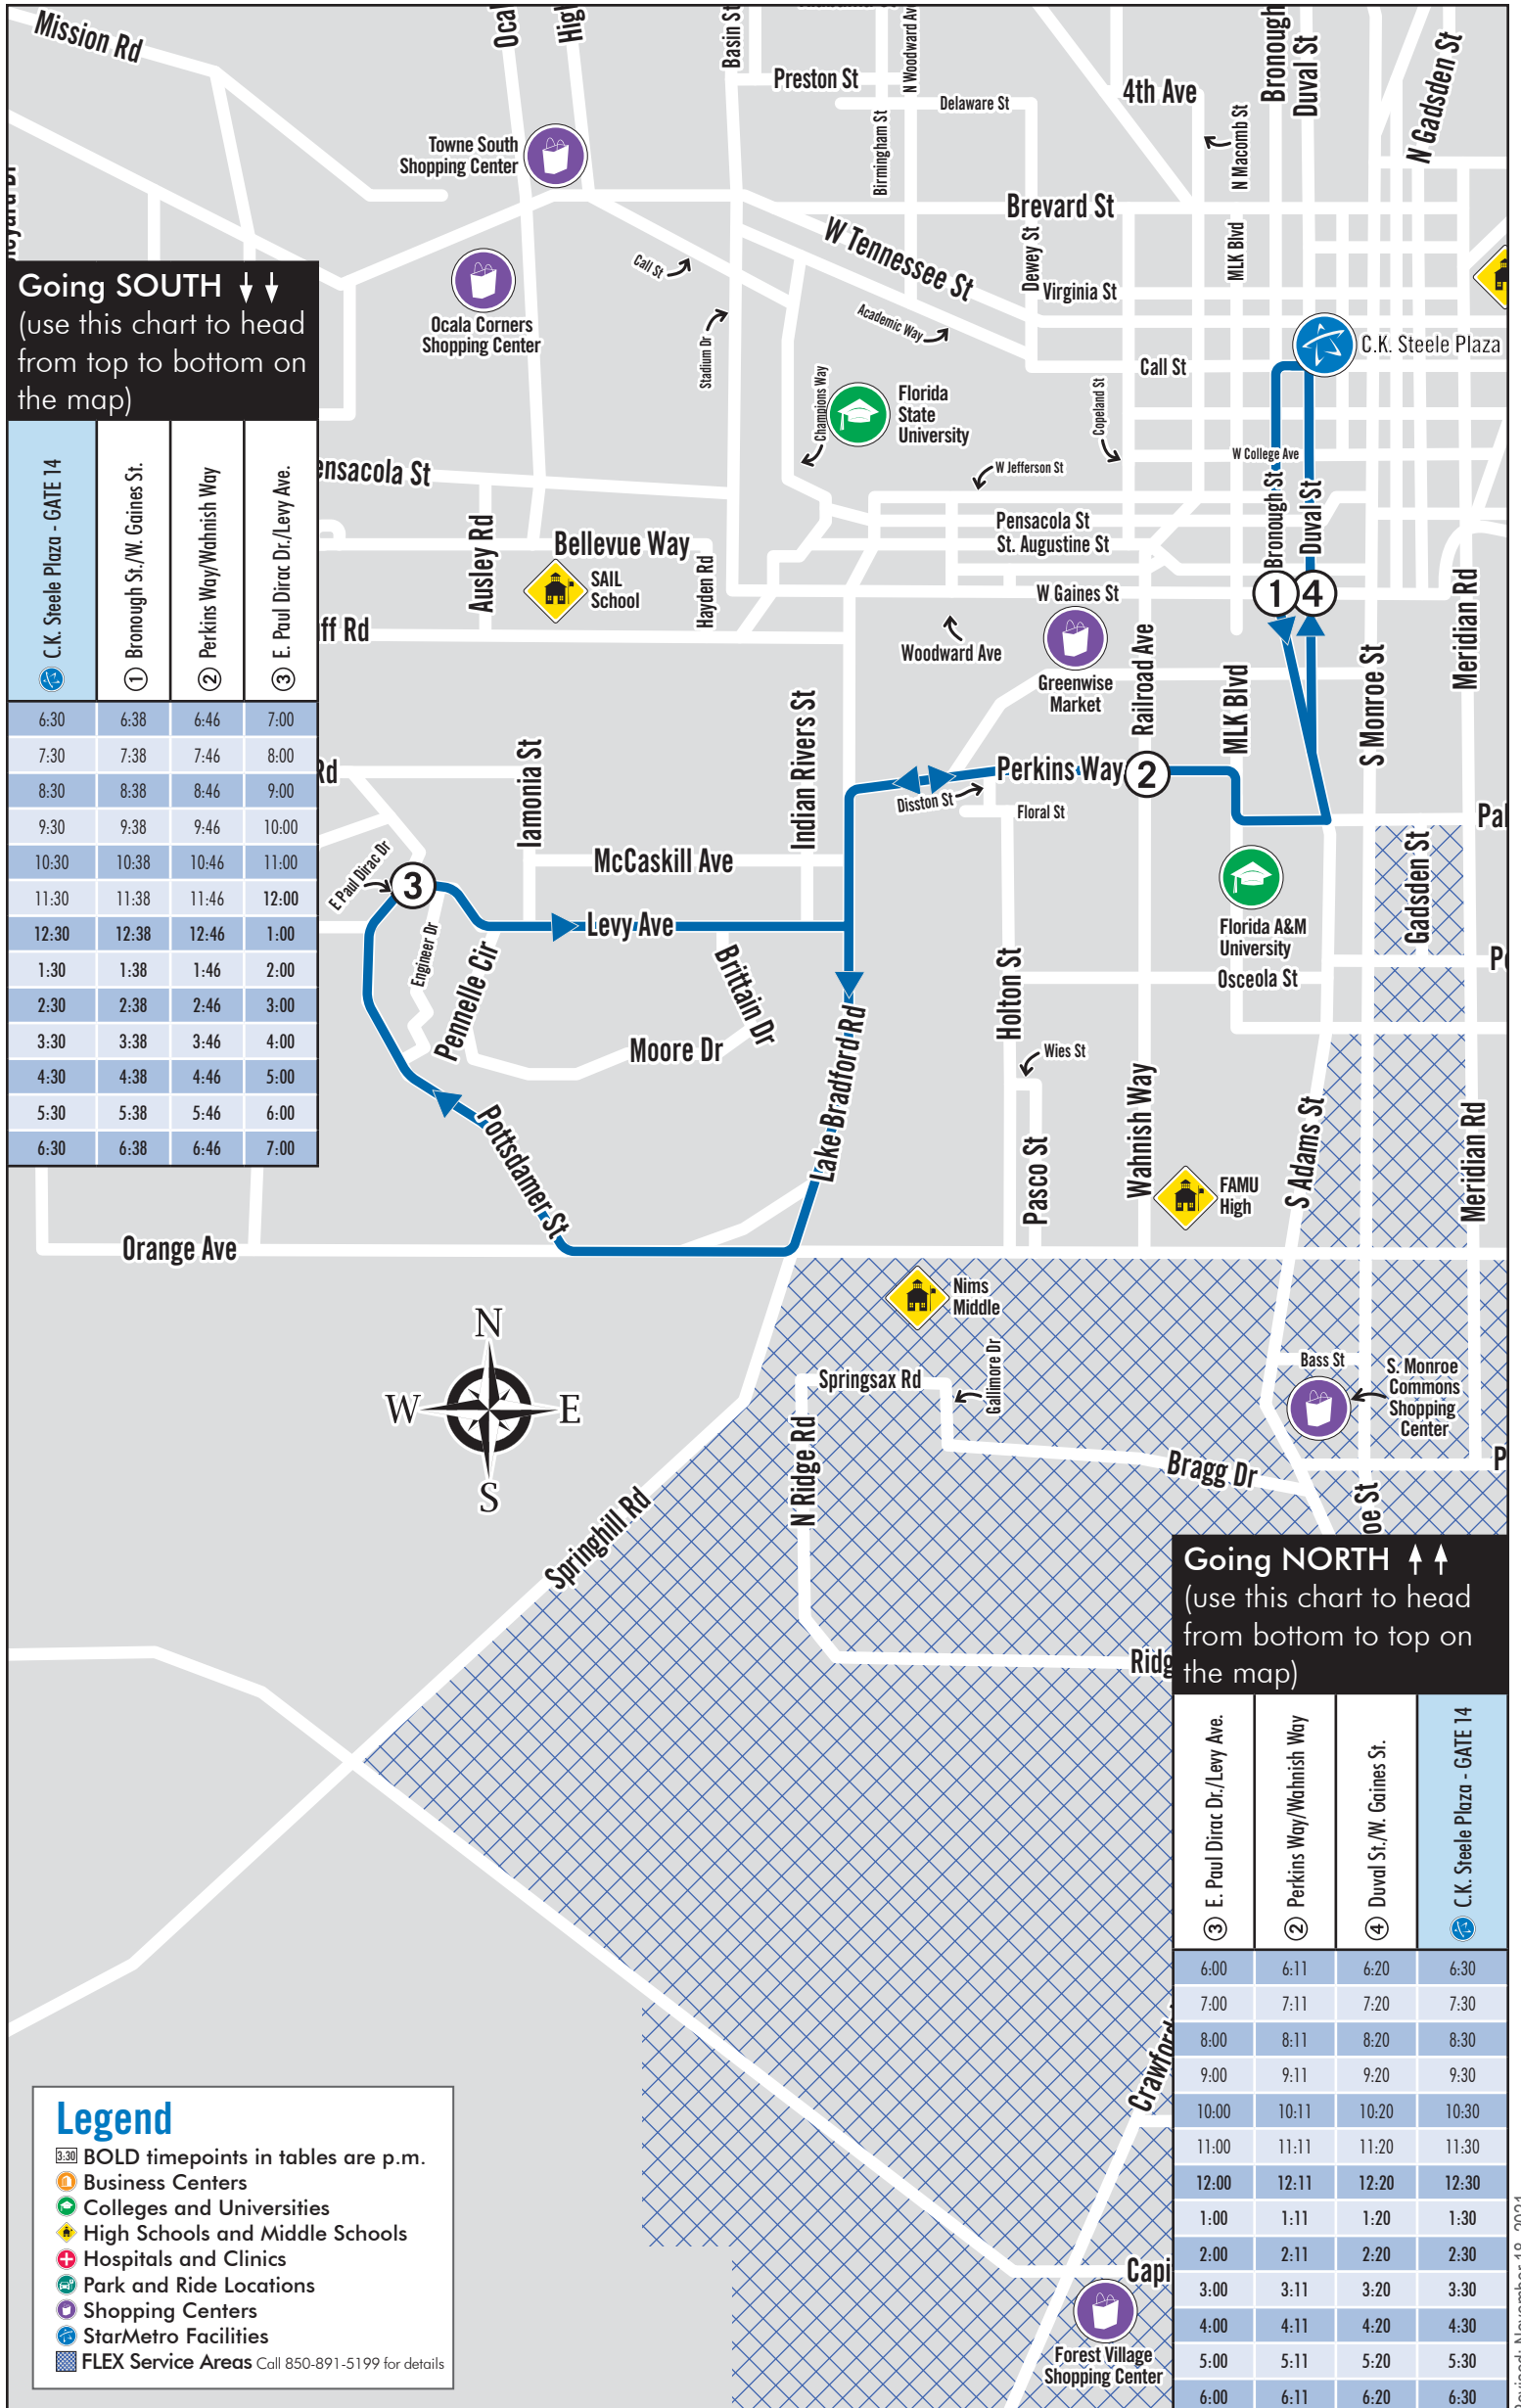

D Dogwood Route (Mon-Fri)

C.K. Steele Plaza, Innovation Park
 Monday - Friday (6 a.m. - 7 p.m.) | Bus comes every: **60 min**

Going SOUTH ↓ ↓
 (use this chart to head from top to bottom on the map)

C.K. Steele Plaza - GATE 14	① Bronough St./W. Gaines St.	② Perkins Way/Wahnish Way	③ E. Paul Dirac Dr./Levy Ave.
6:30	6:38	6:46	7:00
7:30	7:38	7:46	8:00
8:30	8:38	8:46	9:00
9:30	9:38	9:46	10:00
10:30	10:38	10:46	11:00
11:30	11:38	11:46	12:00
12:30	12:38	12:46	1:00
1:30	1:38	1:46	2:00
2:30	2:38	2:46	3:00
3:30	3:38	3:46	4:00
4:30	4:38	4:46	5:00
5:30	5:38	5:46	6:00
6:30	6:38	6:46	7:00

Going NORTH ↑ ↑
 (use this chart to head from bottom to top on the map)

③ E. Paul Dirac Dr./Levy Ave.	② Perkins Way/Wahnish Way	④ Duval St./W. Gaines St.	C.K. Steele Plaza - GATE 14
6:00	6:11	6:20	6:30
7:00	7:11	7:20	7:30
8:00	8:11	8:20	8:30
9:00	9:11	9:20	9:30
10:00	10:11	10:20	10:30
11:00	11:11	11:20	11:30
12:00	12:11	12:20	12:30
1:00	1:11	1:20	1:30
2:00	2:11	2:20	2:30
3:00	3:11	3:20	3:30
4:00	4:11	4:20	4:30
5:00	5:11	5:20	5:30
6:00	6:11	6:20	6:30

Legend

- 8:30** BOLD timepoints in tables are p.m.
- 🏢 Business Centers
- 🎓 Colleges and Universities
- 🏫 High Schools and Middle Schools
- 🏥 Hospitals and Clinics
- 🚗 Park and Ride Locations
- 🛍️ Shopping Centers
- 🚏 StarMetro Facilities
- 🚶 FLEX Service Areas Call 850-891-5199 for details