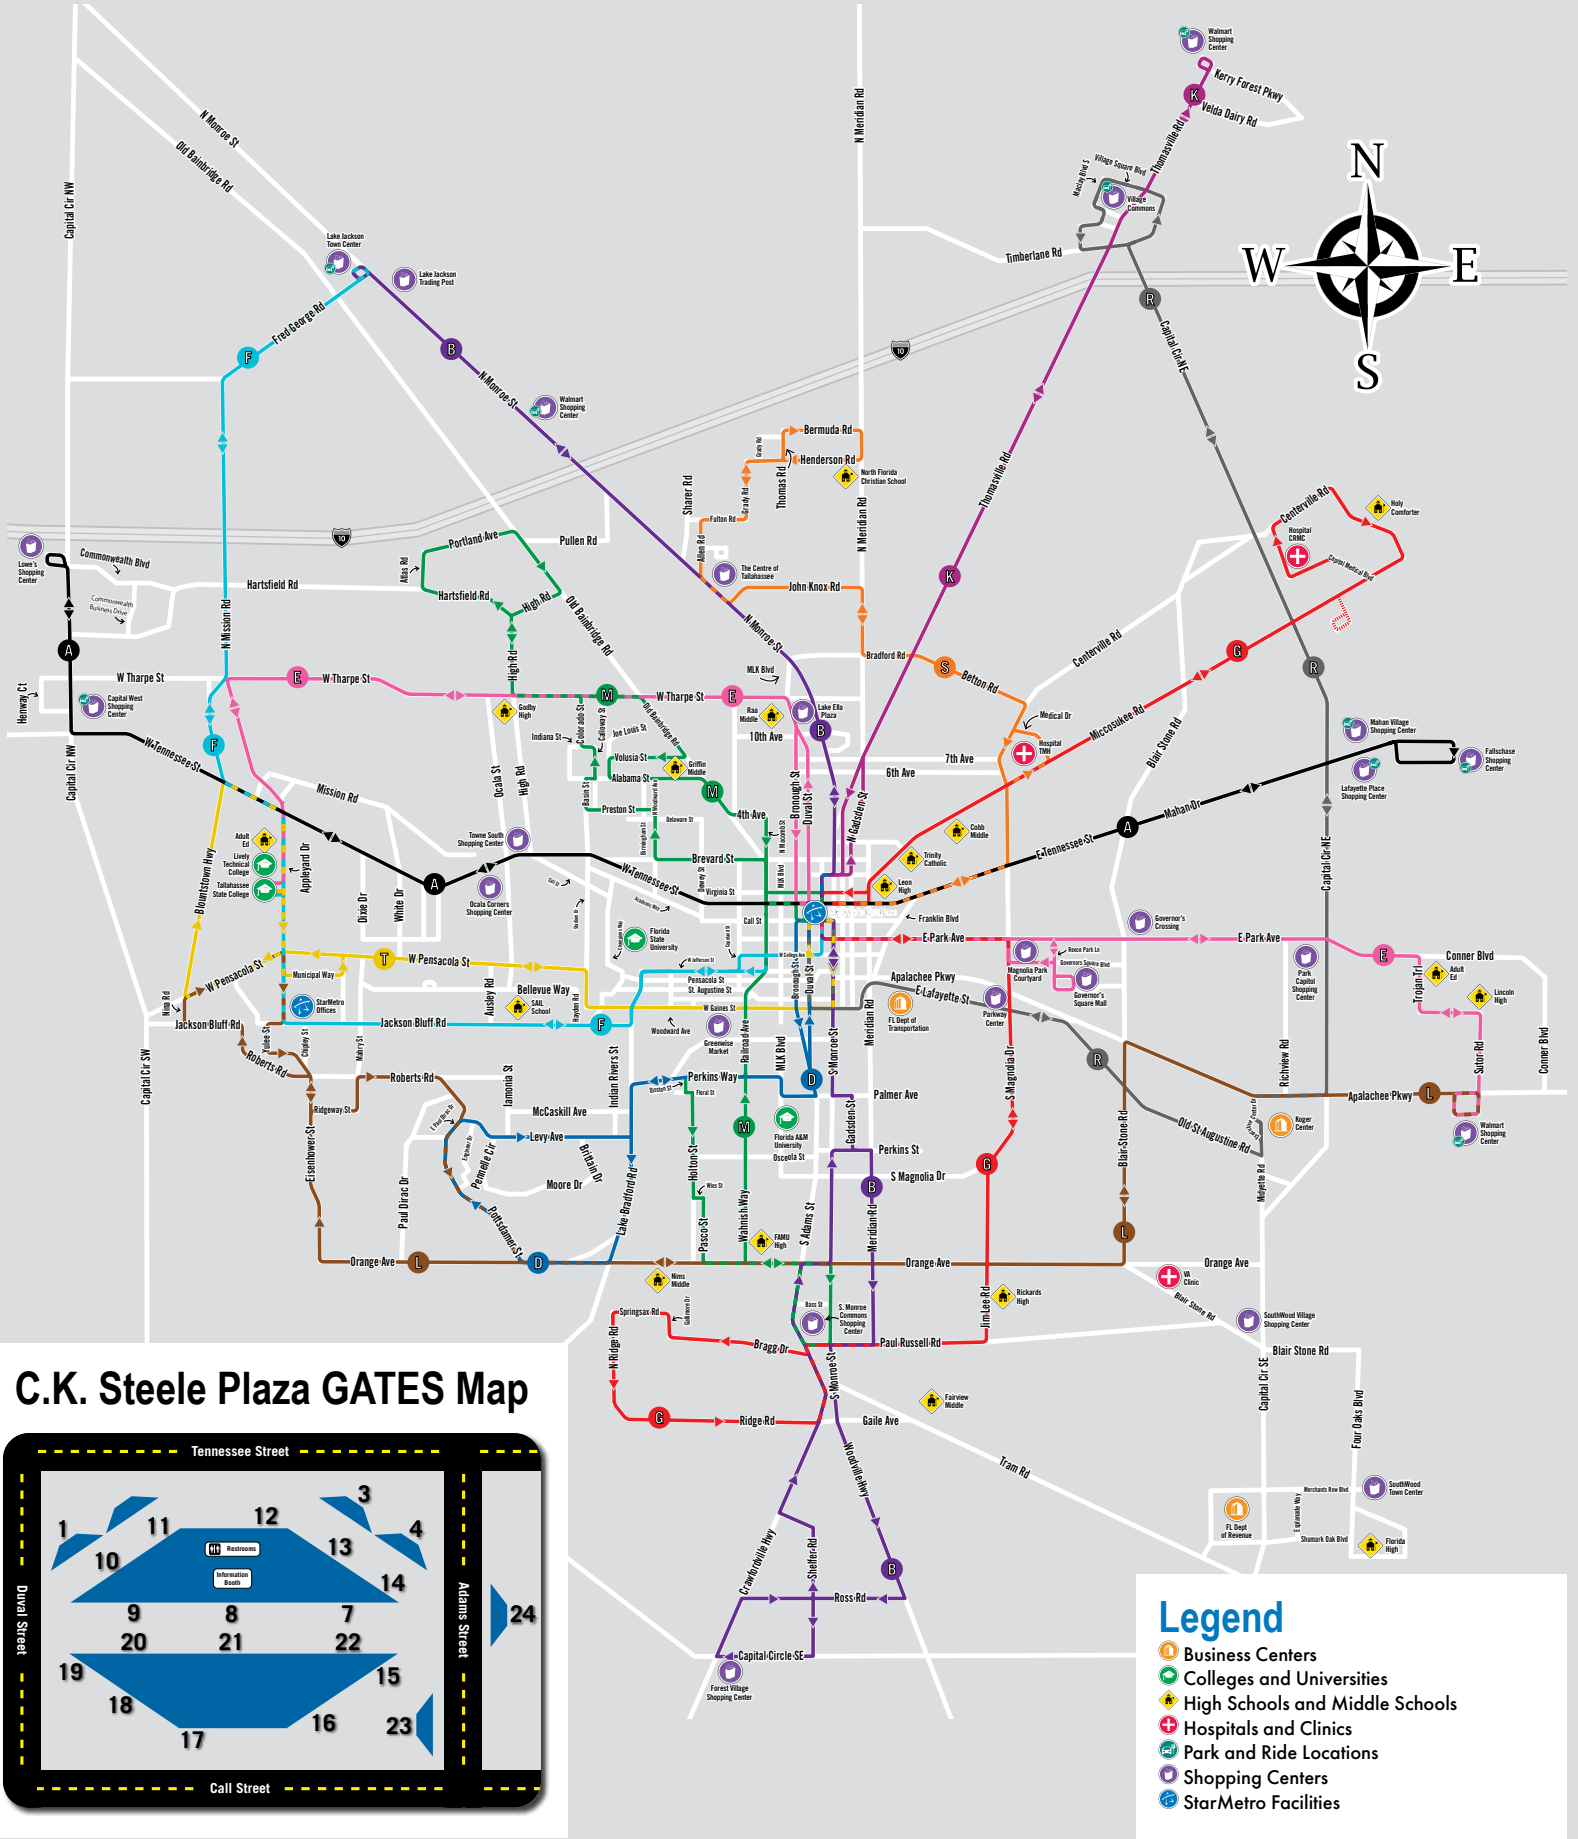

Saturdays

C.K. Steele Plaza GATES Map

- A Azalea**
Going East: GATE 20
Going West: GATE 15
Bus comes every: 60 min
- B Big Bend**
Going North: GATE 16
Going South: GATE 22
Bus comes every: 60 min
- D Dogwood**
Going South: GATE 14
Bus comes every: 60 min
- E Evergreen**
Going East: GATE 12
Going West: GATE 17
Bus comes every: 60 min

- F Forest**
Going North: GATE 21
Bus comes every: 60 min
- G Gulf**
Going North: GATE 8
Going South: GATE 18
Bus comes every: 60 min
- K Killearn**
Going North: GATE 19
Bus comes every: 60 min
- L Live Oak**
Bus comes every: 45 min
- M Moss**
Going North: GATE 13
Going South: GATE 11
Bus comes every: 60 min

- R Red Hills**
Going North: GATE 9
Bus comes every: 60 min
 - S San Luis**
Going West: GATE 10
Bus comes every: 60 min
 - T Tall Timbers**
Going West: GATE 7
Bus comes every: 60 min
- gxxx Gadsden Express**
Going West to
Gadsden County: GATE 23

Jefferson Express
Going East to
Jefferson County: GATE 24