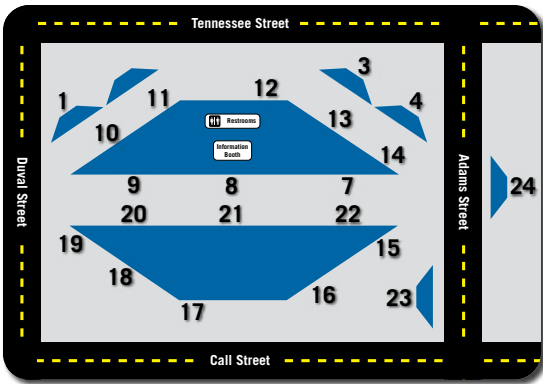

Saturdays

C.K. Steele Plaza GATES Map

- A Azalea**
Going East: GATE 20
Going West: GATE 15
Bus comes every: 60 min
- B Big Bend**
Going North: GATE 16
Going South: GATE 22
Bus comes every: 60 min
- D Dogwood**
Going South: GATE 14
Bus comes every: 60 min
- E Evergreen**
Going East: GATE 12
Going West: GATE 17
Bus comes every: 60 min

- F Forest**
Going North: GATE 21
Bus comes every: 60 min
- G Gulf**
Going North: GATE 8
Going South: GATE 18
Bus comes every: 60 min
- K Killearn**
Going North: GATE 19
Bus comes every: 60 min
- L Live Oak**
Bus comes every: 45 min
- M Moss**
Going North: GATE 13
Going South: GATE 11
Bus comes every: 60 min

- R Red Hills**
Going North: GATE 9
Bus comes every: 60 min
 - S San Luis**
Going West: GATE 10
Bus comes every: 60 min
 - T Tall Timbers**
Going West: GATE 7
Bus comes every: 60 min
- gxxx Gadsden Express**
Going West to
Gadsden County: GATE 23

Jefferson Express
Going East to
Jefferson County: GATE 24